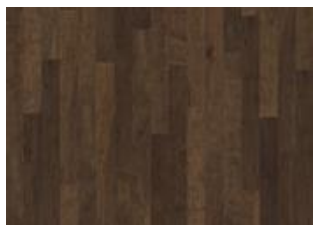

Orchard Walnut